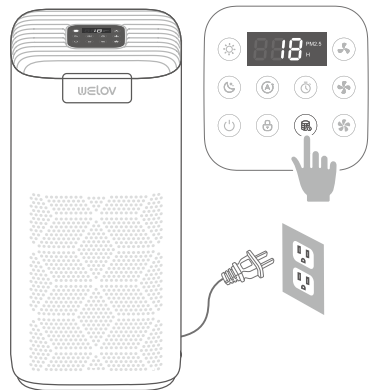

Step 6:

Press and hold for 3 seconds to reset the air purifier.